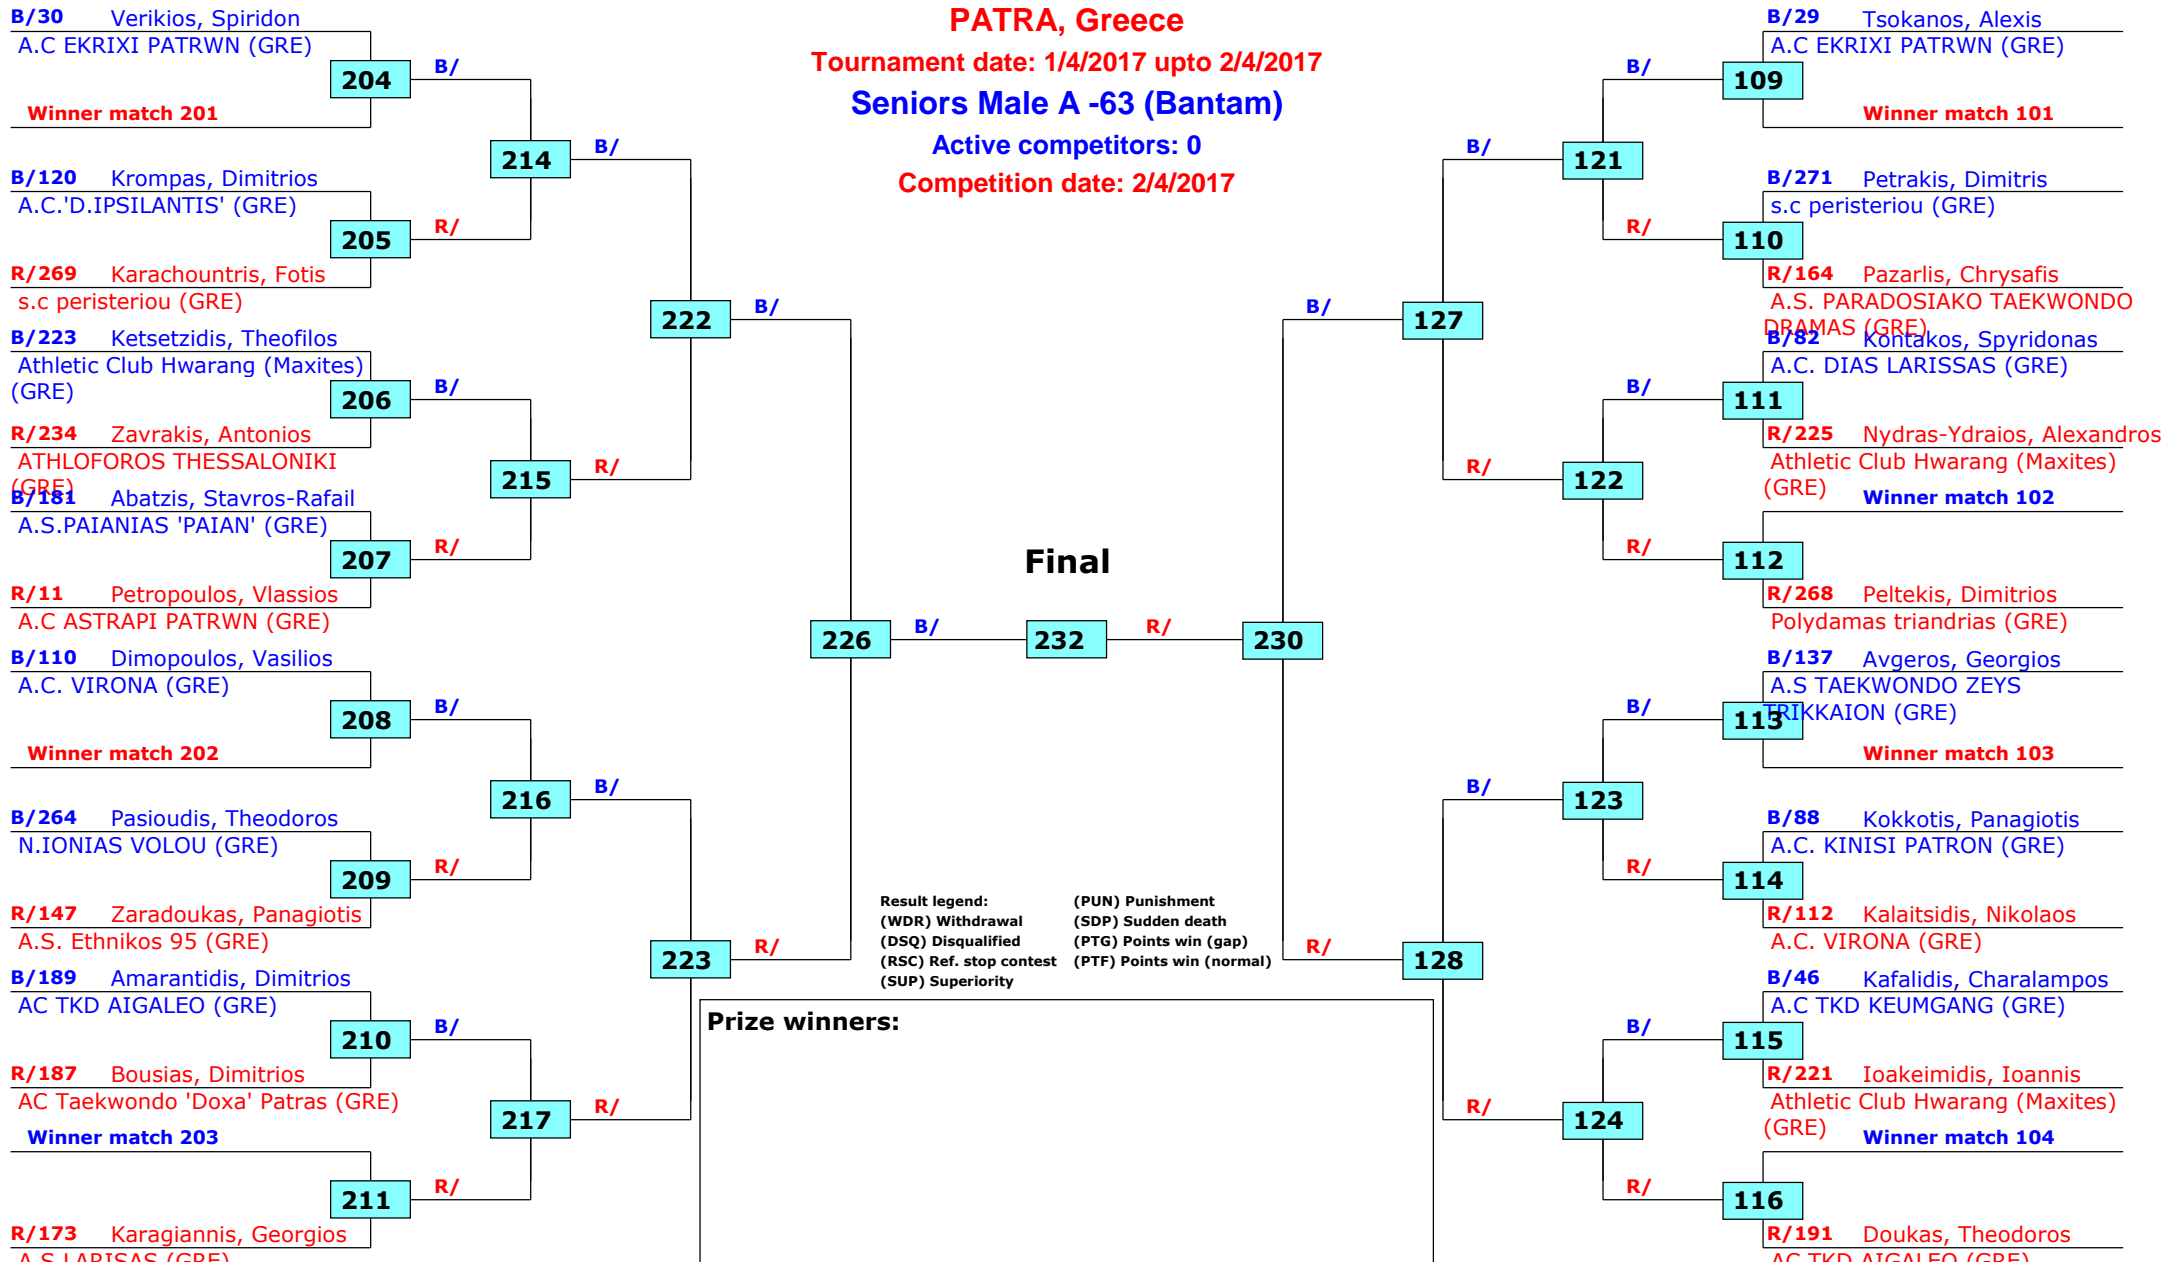

ELOT PANELLHONIO ANDRON/ GYNAIKON 2017

PATRA, Greece

Tournament date: 1/4/2017 upto 2/4/2017

Seniors Male A -63 (Bantam)

Active competitors: 0

Competition date: 2/4/2017