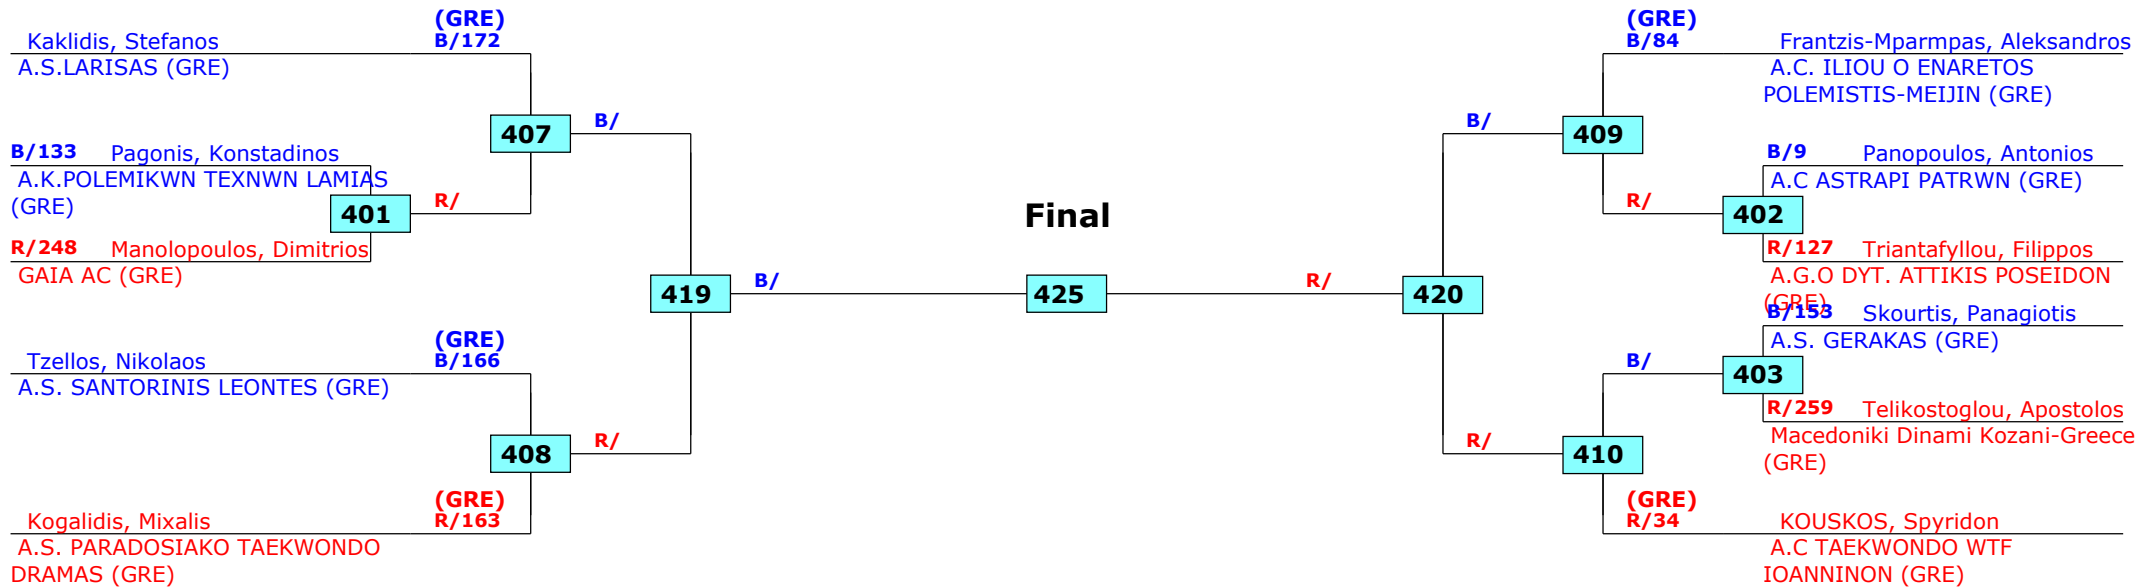

SF

QF

3rd rnd

2nd rnd

1st rnd

ELOT PANELLHONIO ANDRON/ GYNAIKON 2017

PATRA, Greece

Tournament date: 1/4/2017 upto 2/4/2017

Seniors Male A -63 (Bantam)

Active competitors: 0

Competition date: 2/4/2017

ELOT PANELLHONIO ANDRON/ GYNAIKON 2017

PATRA, Greece

Tournament date: 1/4/2017 upto 2/4/2017

Seniors Male A -80 (Welter)

Active competitors: 11

Competition date: 2/4/2017

Result legend:
(WDR) Withdrawal (SDP) Sudden death
(DSQ) Disqualified (PTG) Points win (gap)
(RSC) Ref. stop contest (PTF) Points win (normal)
(SUP) Superiority (PUN) Punishment