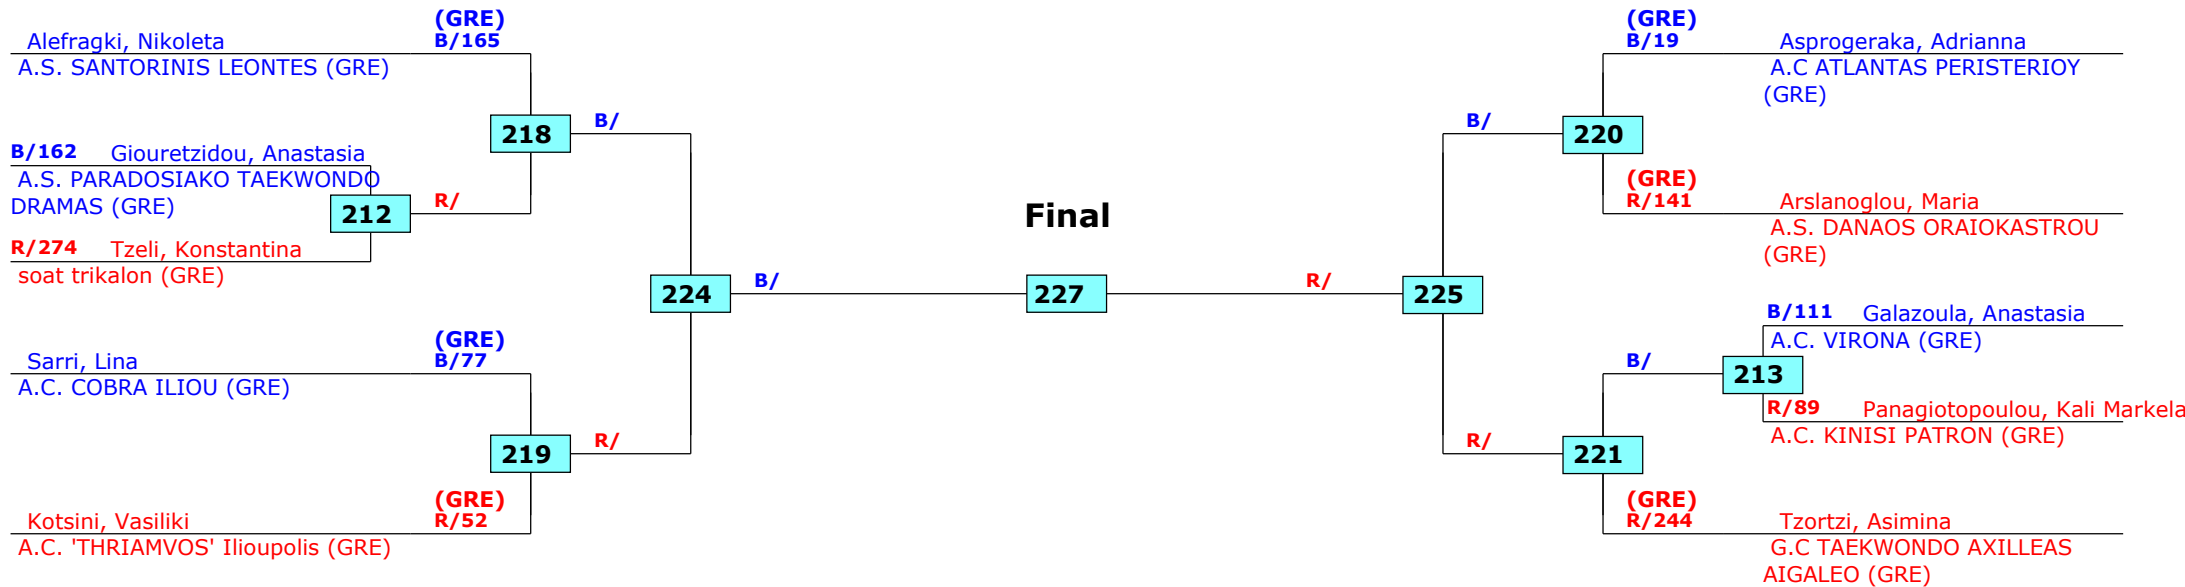

Prize winners:

ELOT PANELLHONIO ANDRON/ GYNAIKON 2017

PATRA, Greece

Tournament date: 1/4/2017 upto 2/4/2017

Seniors Female A -57 (Feather)

Active competitors: 10

Competition date: 2/4/2017

Result legend: (PUN) Punishment
(WDR) Withdrawal (SDP) Sudden death
(DSQ) Disqualified (PTG) Points win (gap)
(RSC) Ref. stop contest (PTF) Points win (normal)
(SUP) Superiority

Prize winners:

ELOT PANELLHNIO ANDRON/ GYNAIKON 2017

PATRA, Greece

Tournament date: 1/4/2017 upto 2/4/2017

Seniors Female A -67 (Welter)

Active competitors: 10

Competition date: 2/4/2017

Result legend: