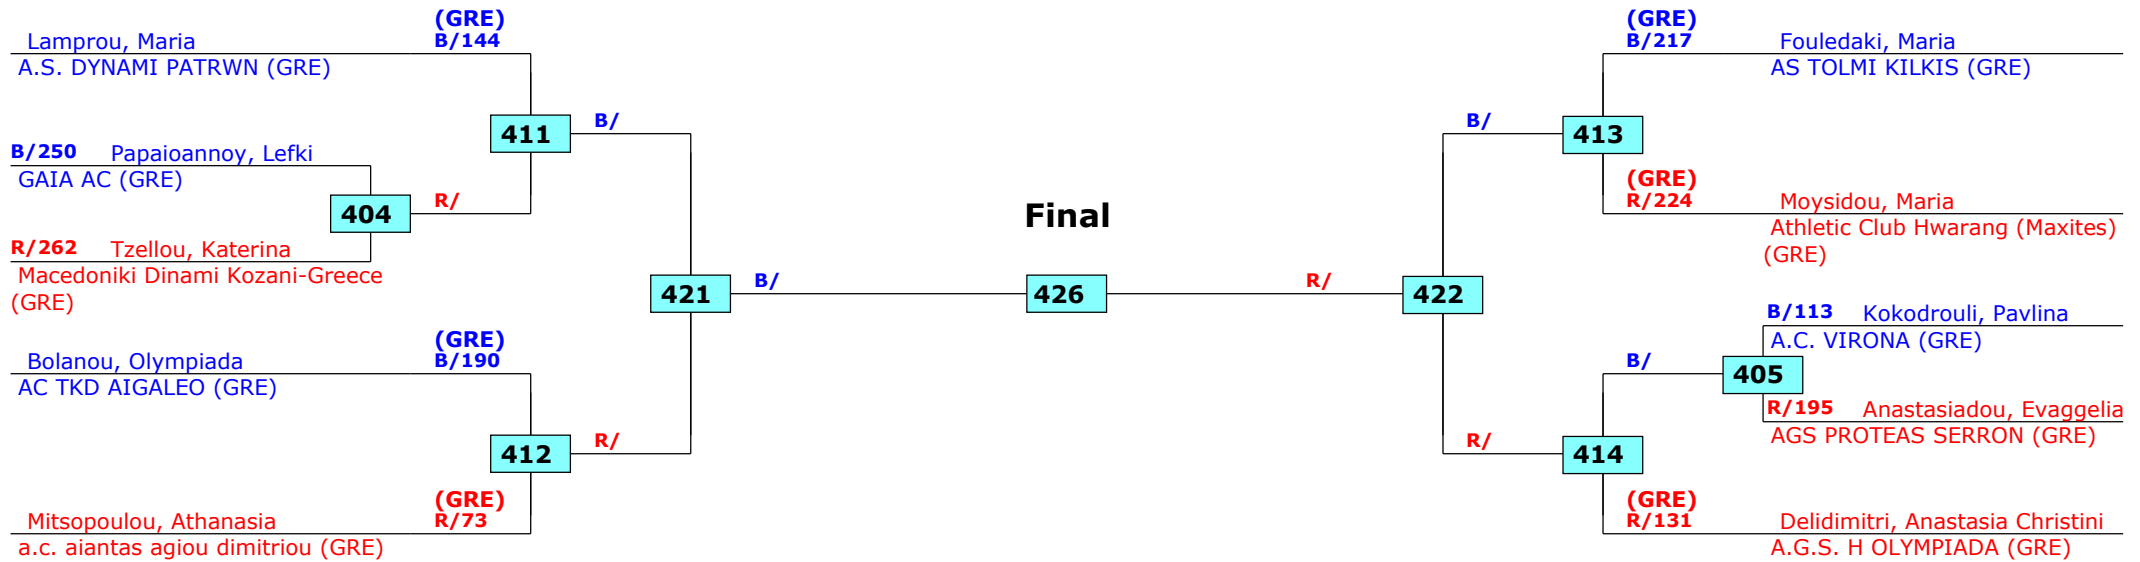

Prize winners:

ELOT PANELLHONIO ANDRON/ GYNAIKON 2017

PATRA, Greece

Tournament date: 1/4/2017 upto 2/4/2017

Seniors Female A -57 (Feather)

Active competitors: 10

Competition date: 2/4/2017

Result legend: (PUN) Punishment
(WDR) Withdrawal (SDP) Sudden death
(DSQ) Disqualified (PTG) Points win (gap)
(RSC) Ref. stop contest (PTF) Points win (normal)
(SUP) Superiority

Prize winners:

ELOT PANELLHNIO ANDRON/ GYNAIKON 2017

PATRA, Greece

Tournament date: 1/4/2017 upto 2/4/2017

Seniors Female A -67 (Welter)

Active competitors: 10

Competition date: 2/4/2017

Result legend: