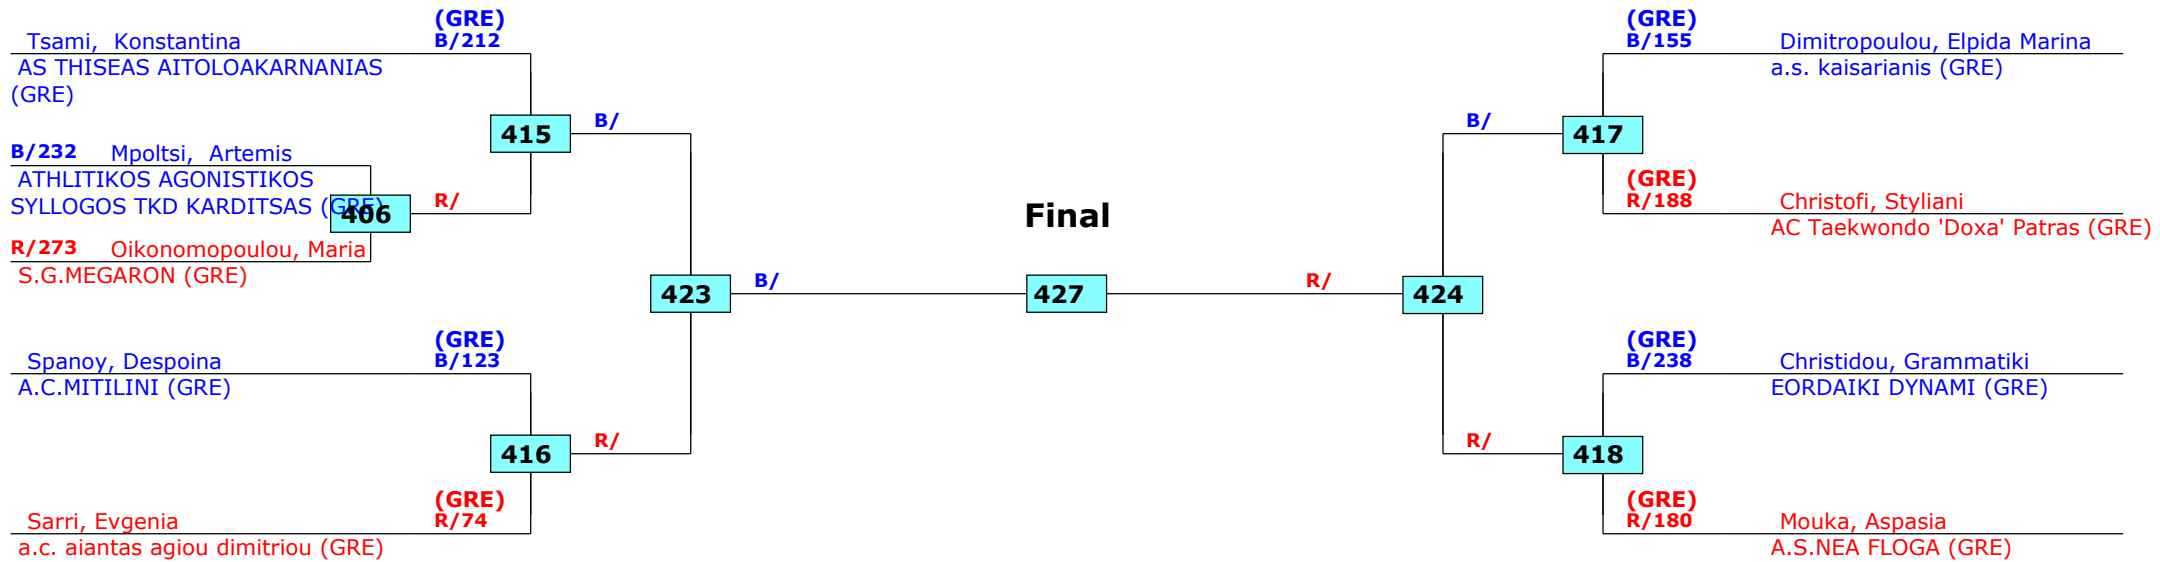

(WDR) Withdrawal	(PUN) Punishment
(DSQ) Disqualified	(SDP) Sudden death
(RSC) Ref. stop contest	(PTG) Points win (gap)
(SUP) Superiority	(PTF) Points win (normal)

Prize winners:

ELOT PANELLHNI0 ANDRON/ GYNAIKON 2017

PATRA, Greece

Tournament date: 1/4/2017 upto 2/4/2017

Seniors Female A -73 (Middle)

Active competitors: 9

Competition date: 2/4/2017

Result legend: (PUN) Punishment
(WDR) Withdrawal (SDP) Sudden death
(DSQ) Disqualified (PTG) Points win (gap)
(RSC) Ref. stop contest (PTF) Points win (normal)
(SUP) Superiority