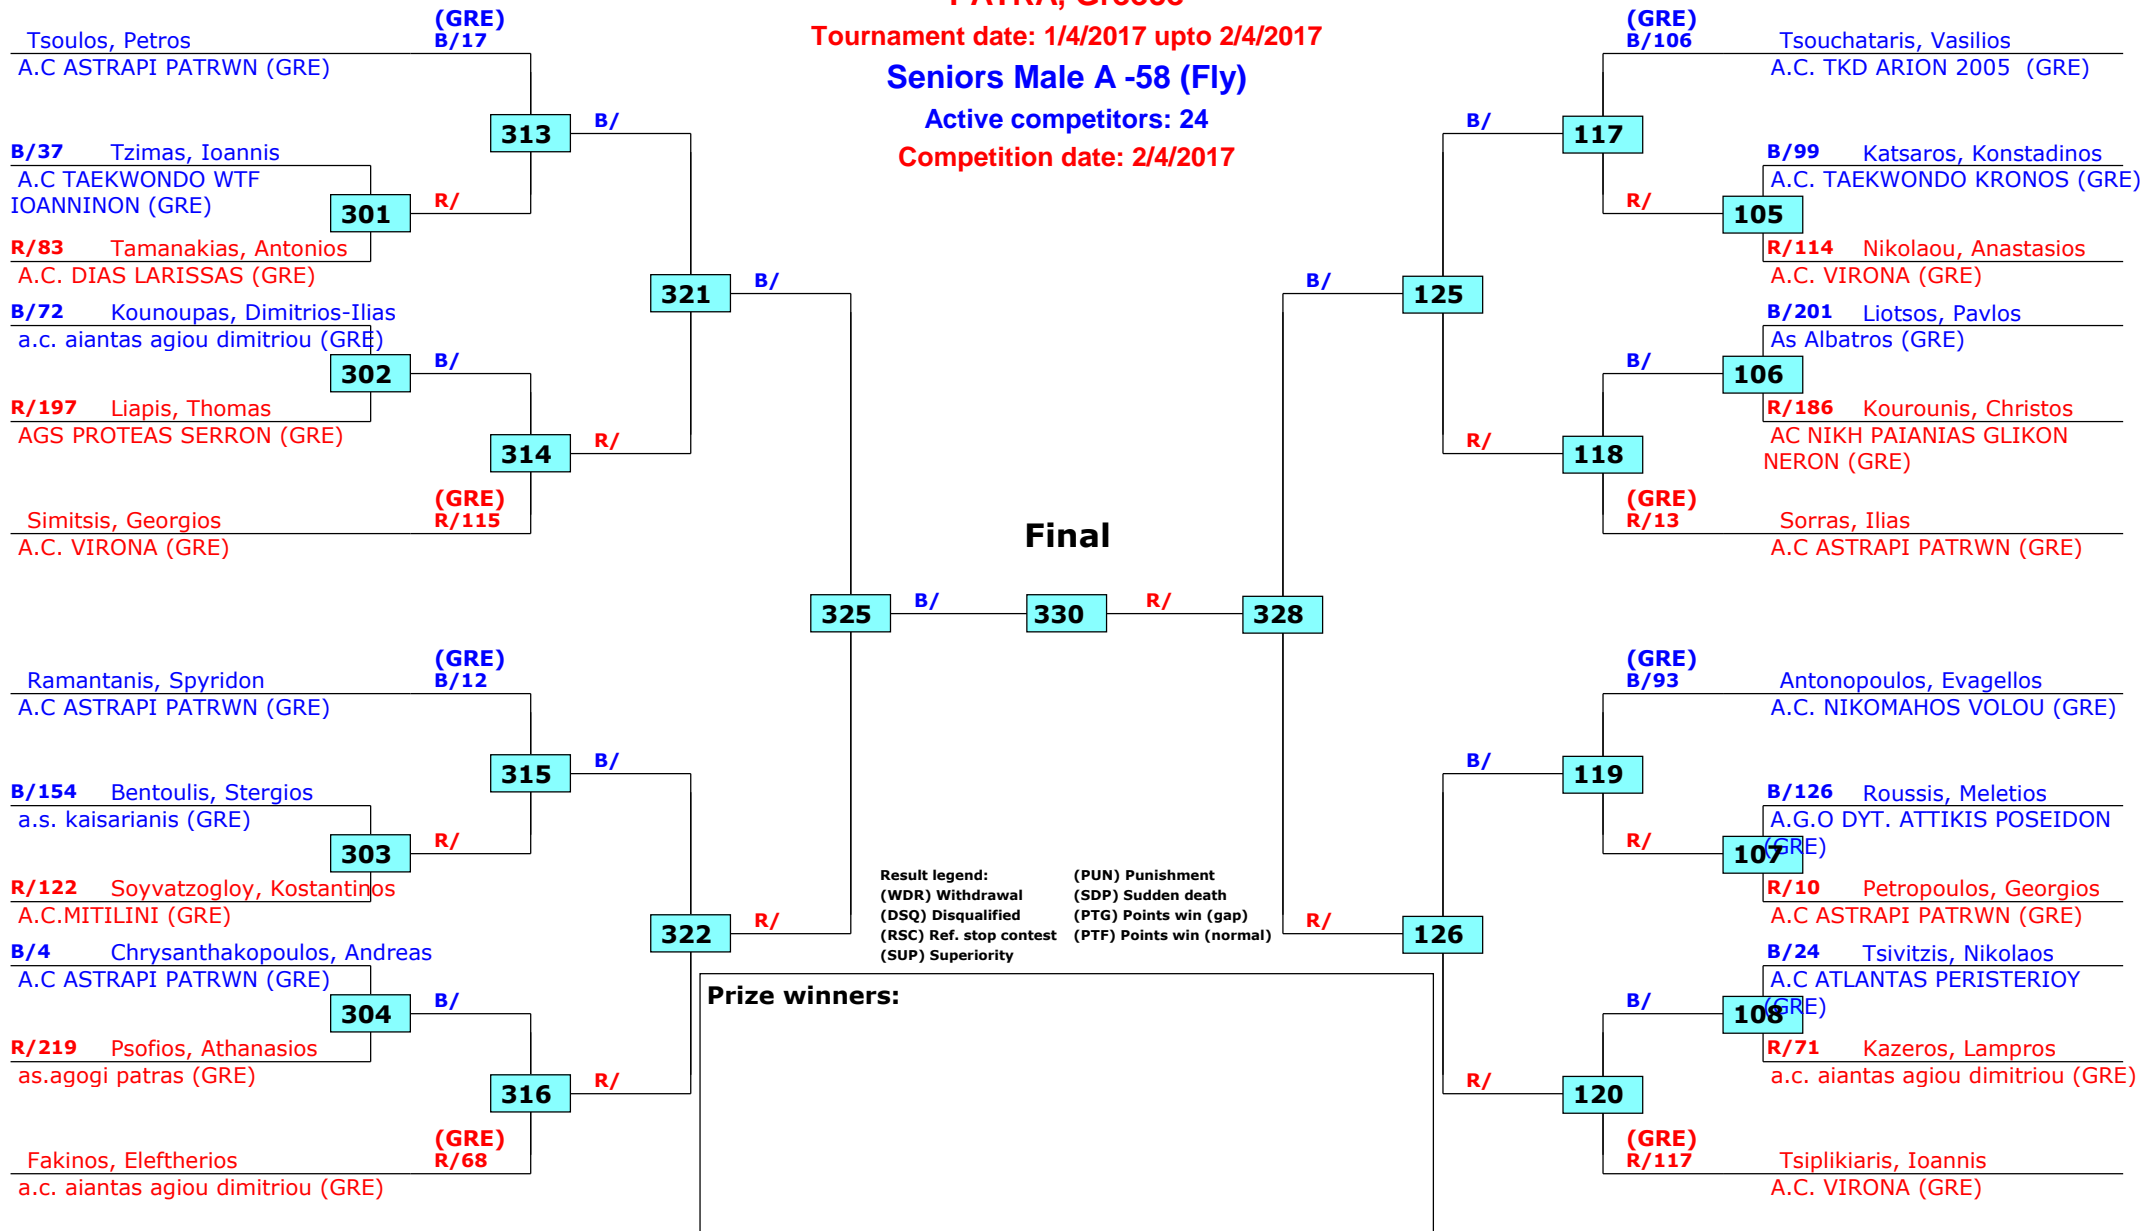

ELOT PANELLHONIO ANDRON/ GYNAIKON 2017

PATRA, Greece

Tournament date: 1/4/2017 upto 2/4/2017

Seniors Male A -58 (Fly)

Active competitors: 24

Competition date: 2/4/2017

ELOT PANELLHNI0 ANDRON/ GYNAIKON 2017

PATRA, Greece

Tournament date: 1/4/2017 upto 2/4/2017

Seniors Male A -63 (Bantam)

Active competitors: 39

Competition date: 2/4/2017

1st rnd

2nd rnd

3rd rnd

QF

SF

QF

3rd rnd

2nd rnd

1st rnd

ELOT PANELLHONIO ANDRON/ GYNAIKON 2017

PATRA, Greece

Tournament date: 1/4/2017 upto 2/4/2017

Competition date: 2/4/2017

Result legend:
(WDR) Withdrawal (SDP) Sudden death
(DSQ) Disqualified (PTG) Points win (gap)
(RSC) Ref. stop contest (PTF) Points win (normal)
(SUP) Superiority (PUN) Punishment