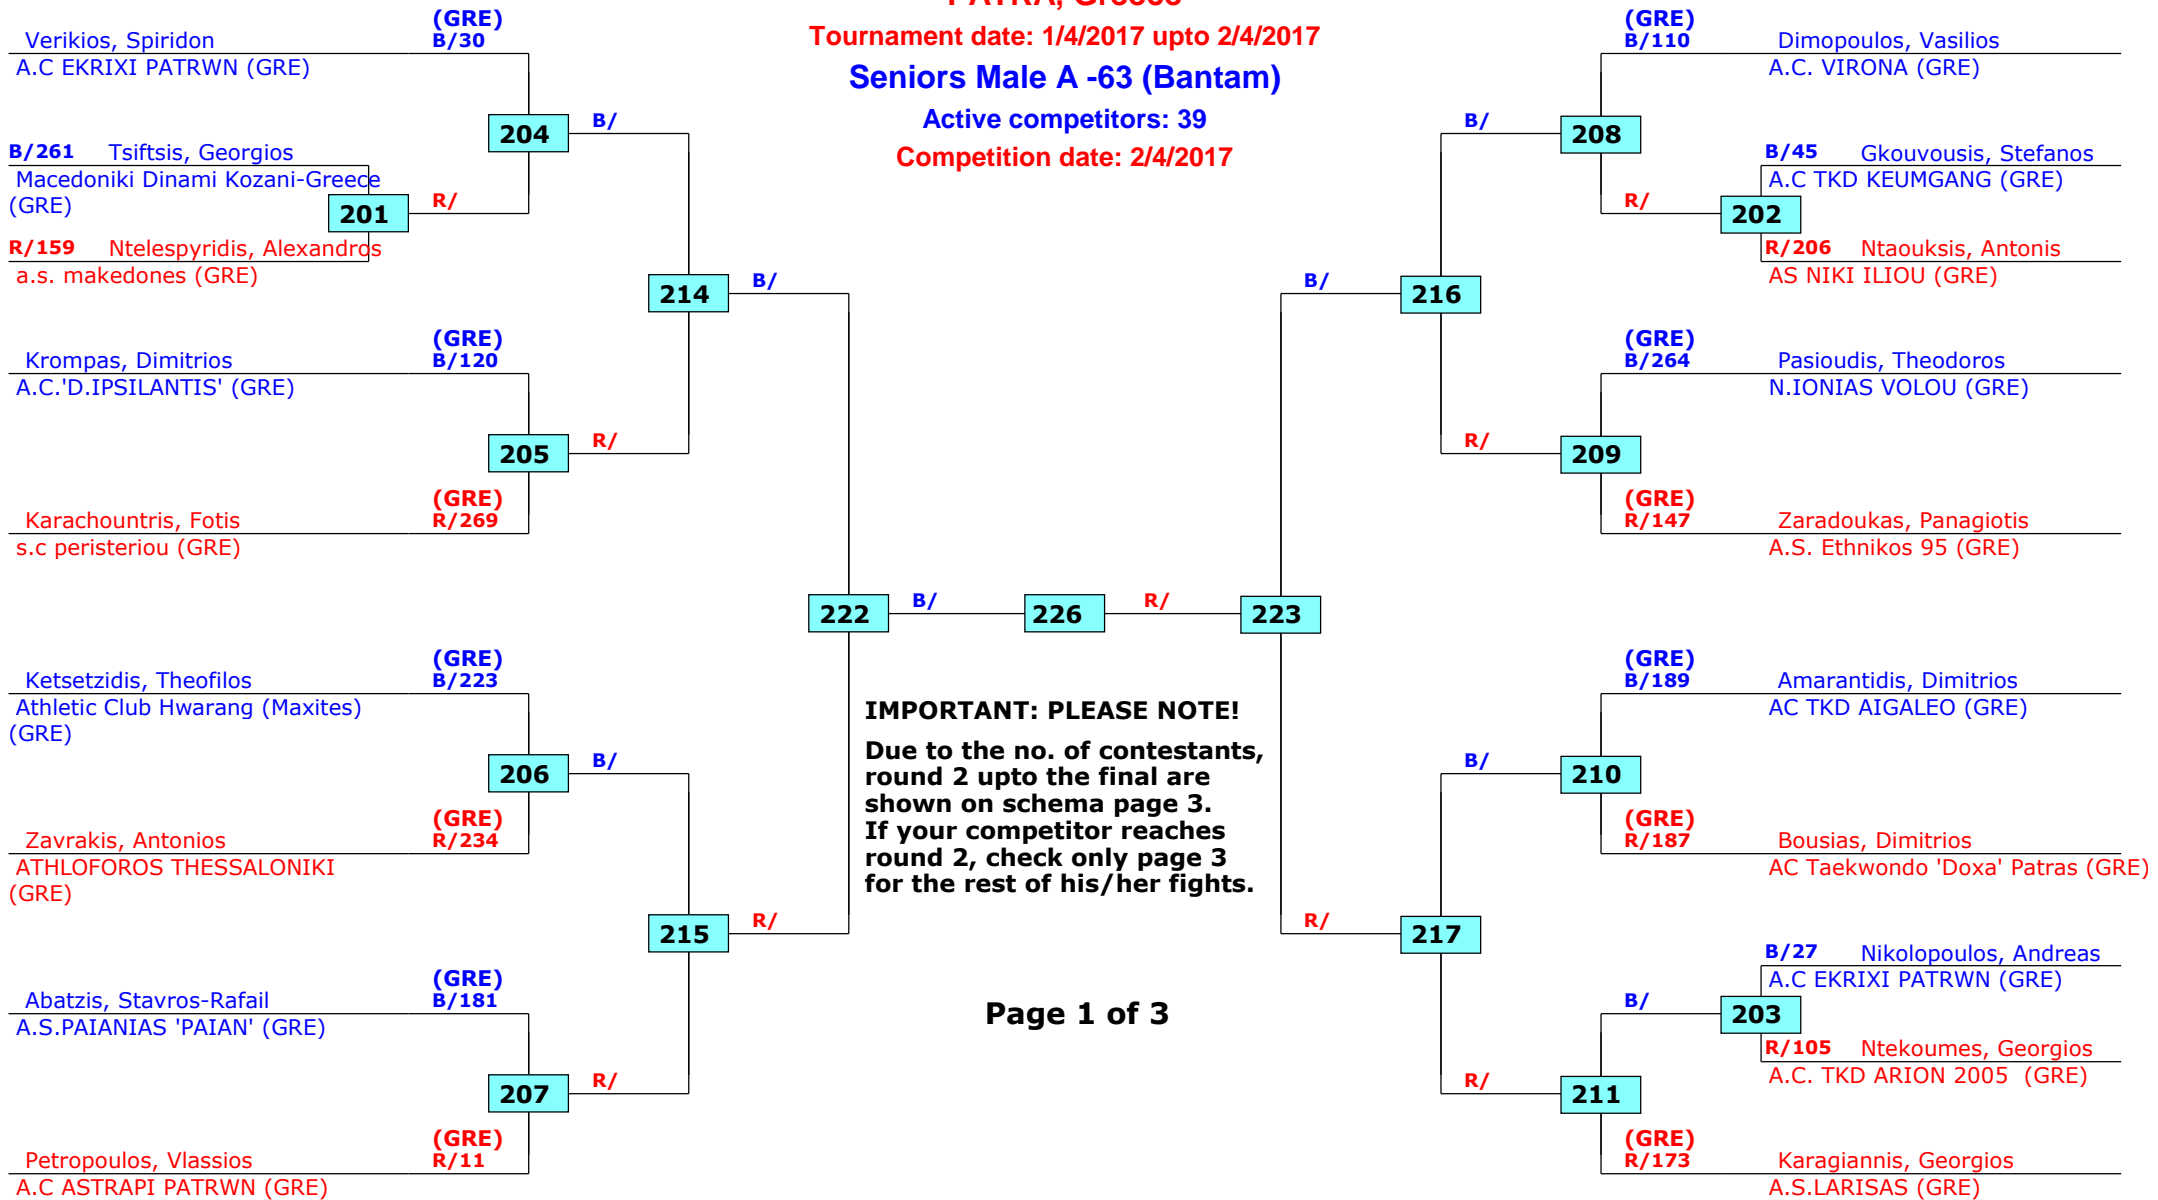

ELOT PANELLHNI0 ANDRON/ GYNAIKON 2017

PATRA, Greece

Tournament date: 1/4/2017 upto 2/4/2017

Seniors Male A -63 (Bantam)

Active competitors: 39

Competition date: 2/4/2017

1st rnd

2nd rnd

3rd rnd

QF

SF

QF

3rd rnd

2nd rnd

1st rnd