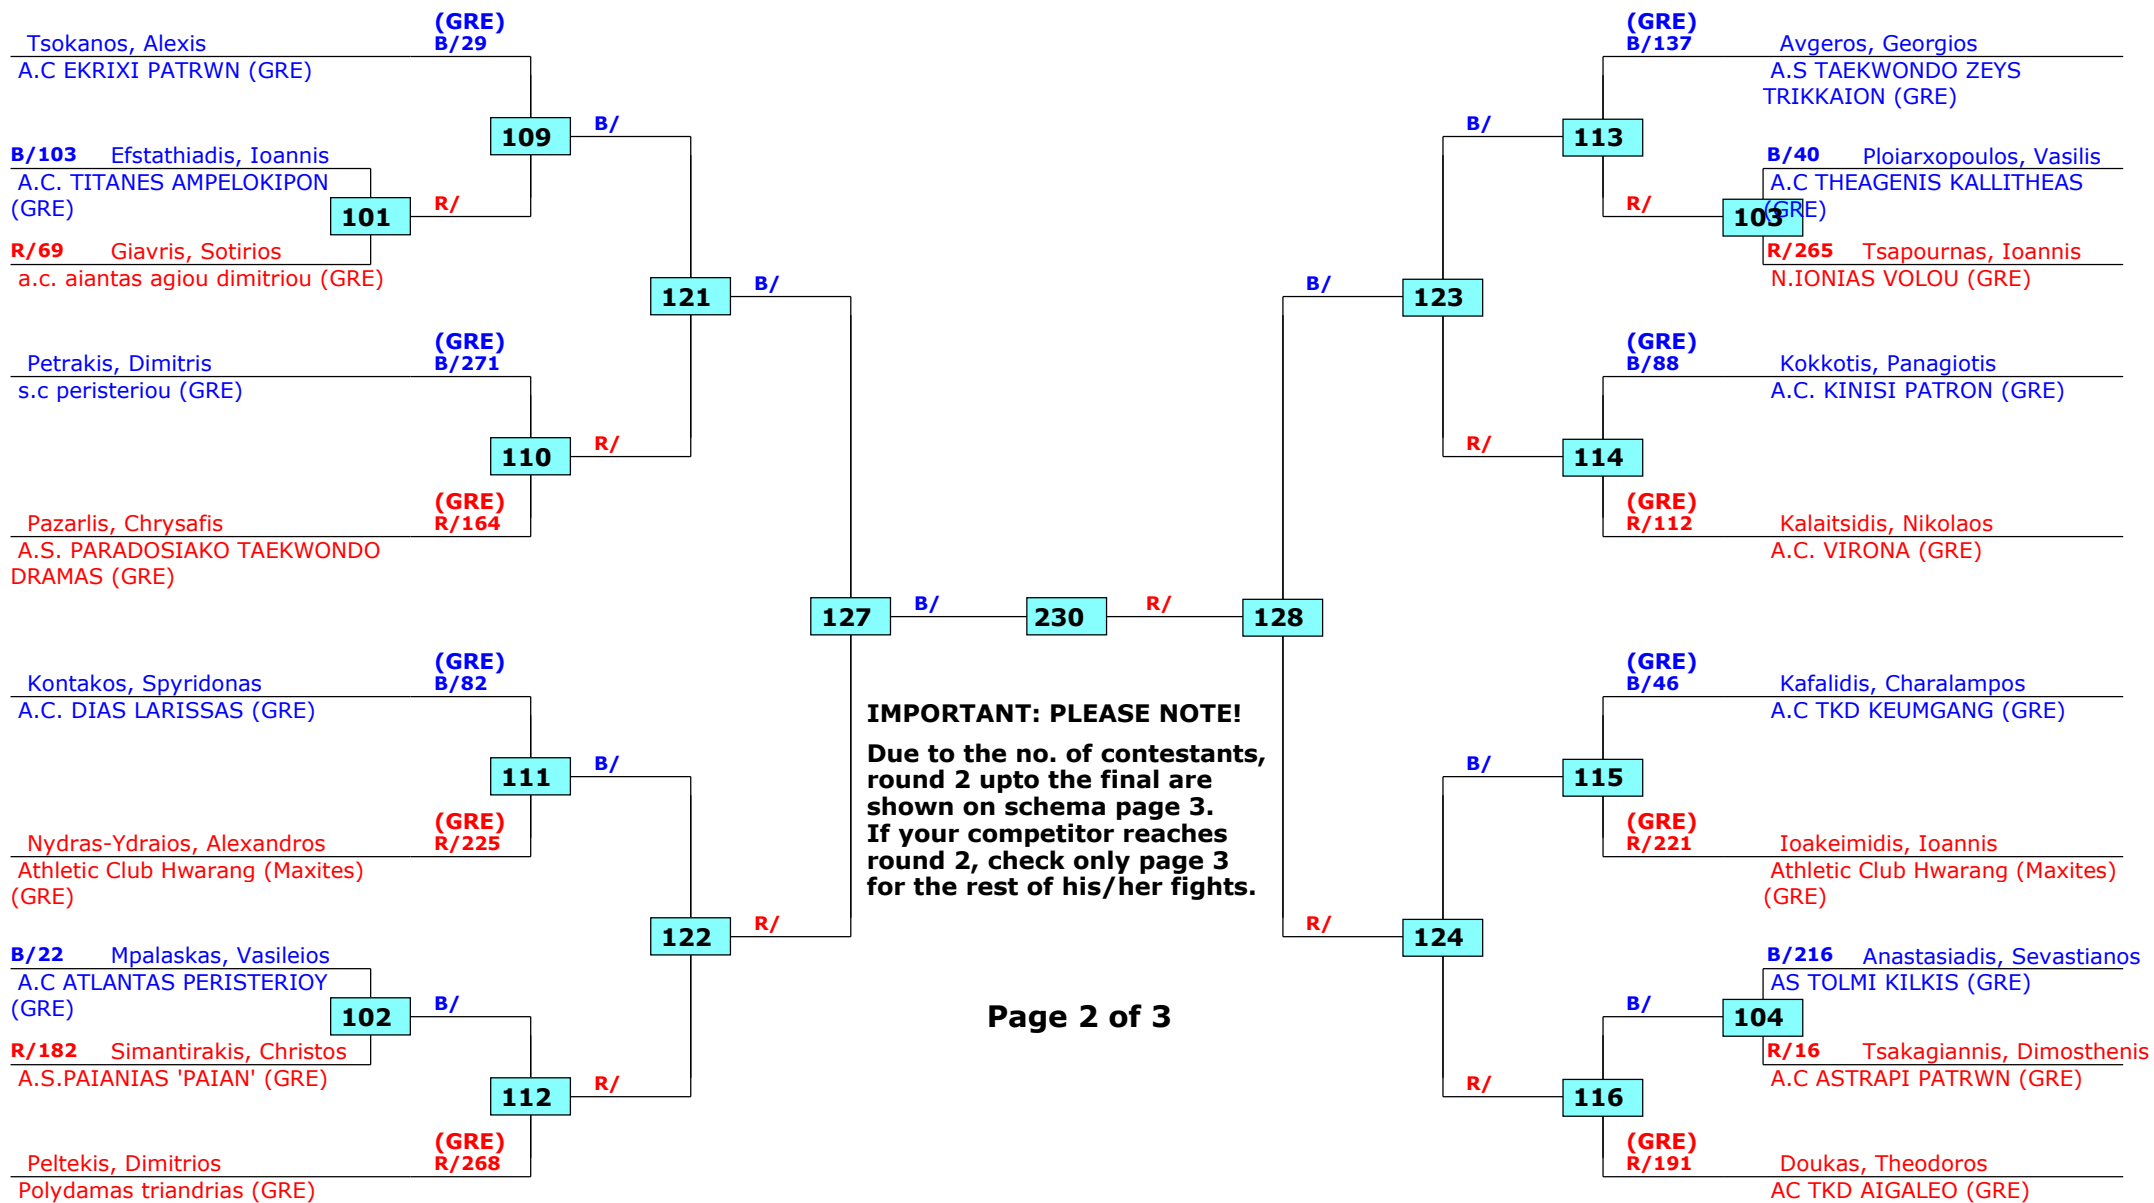

SF

QF

3rd rnd

2nd rnd

1st rnd

ELOT PANELLHONIO ANDRON/ GYNAIKON 2017

PATRA, Greece

Tournament date: 1/4/2017 upto 2/4/2017